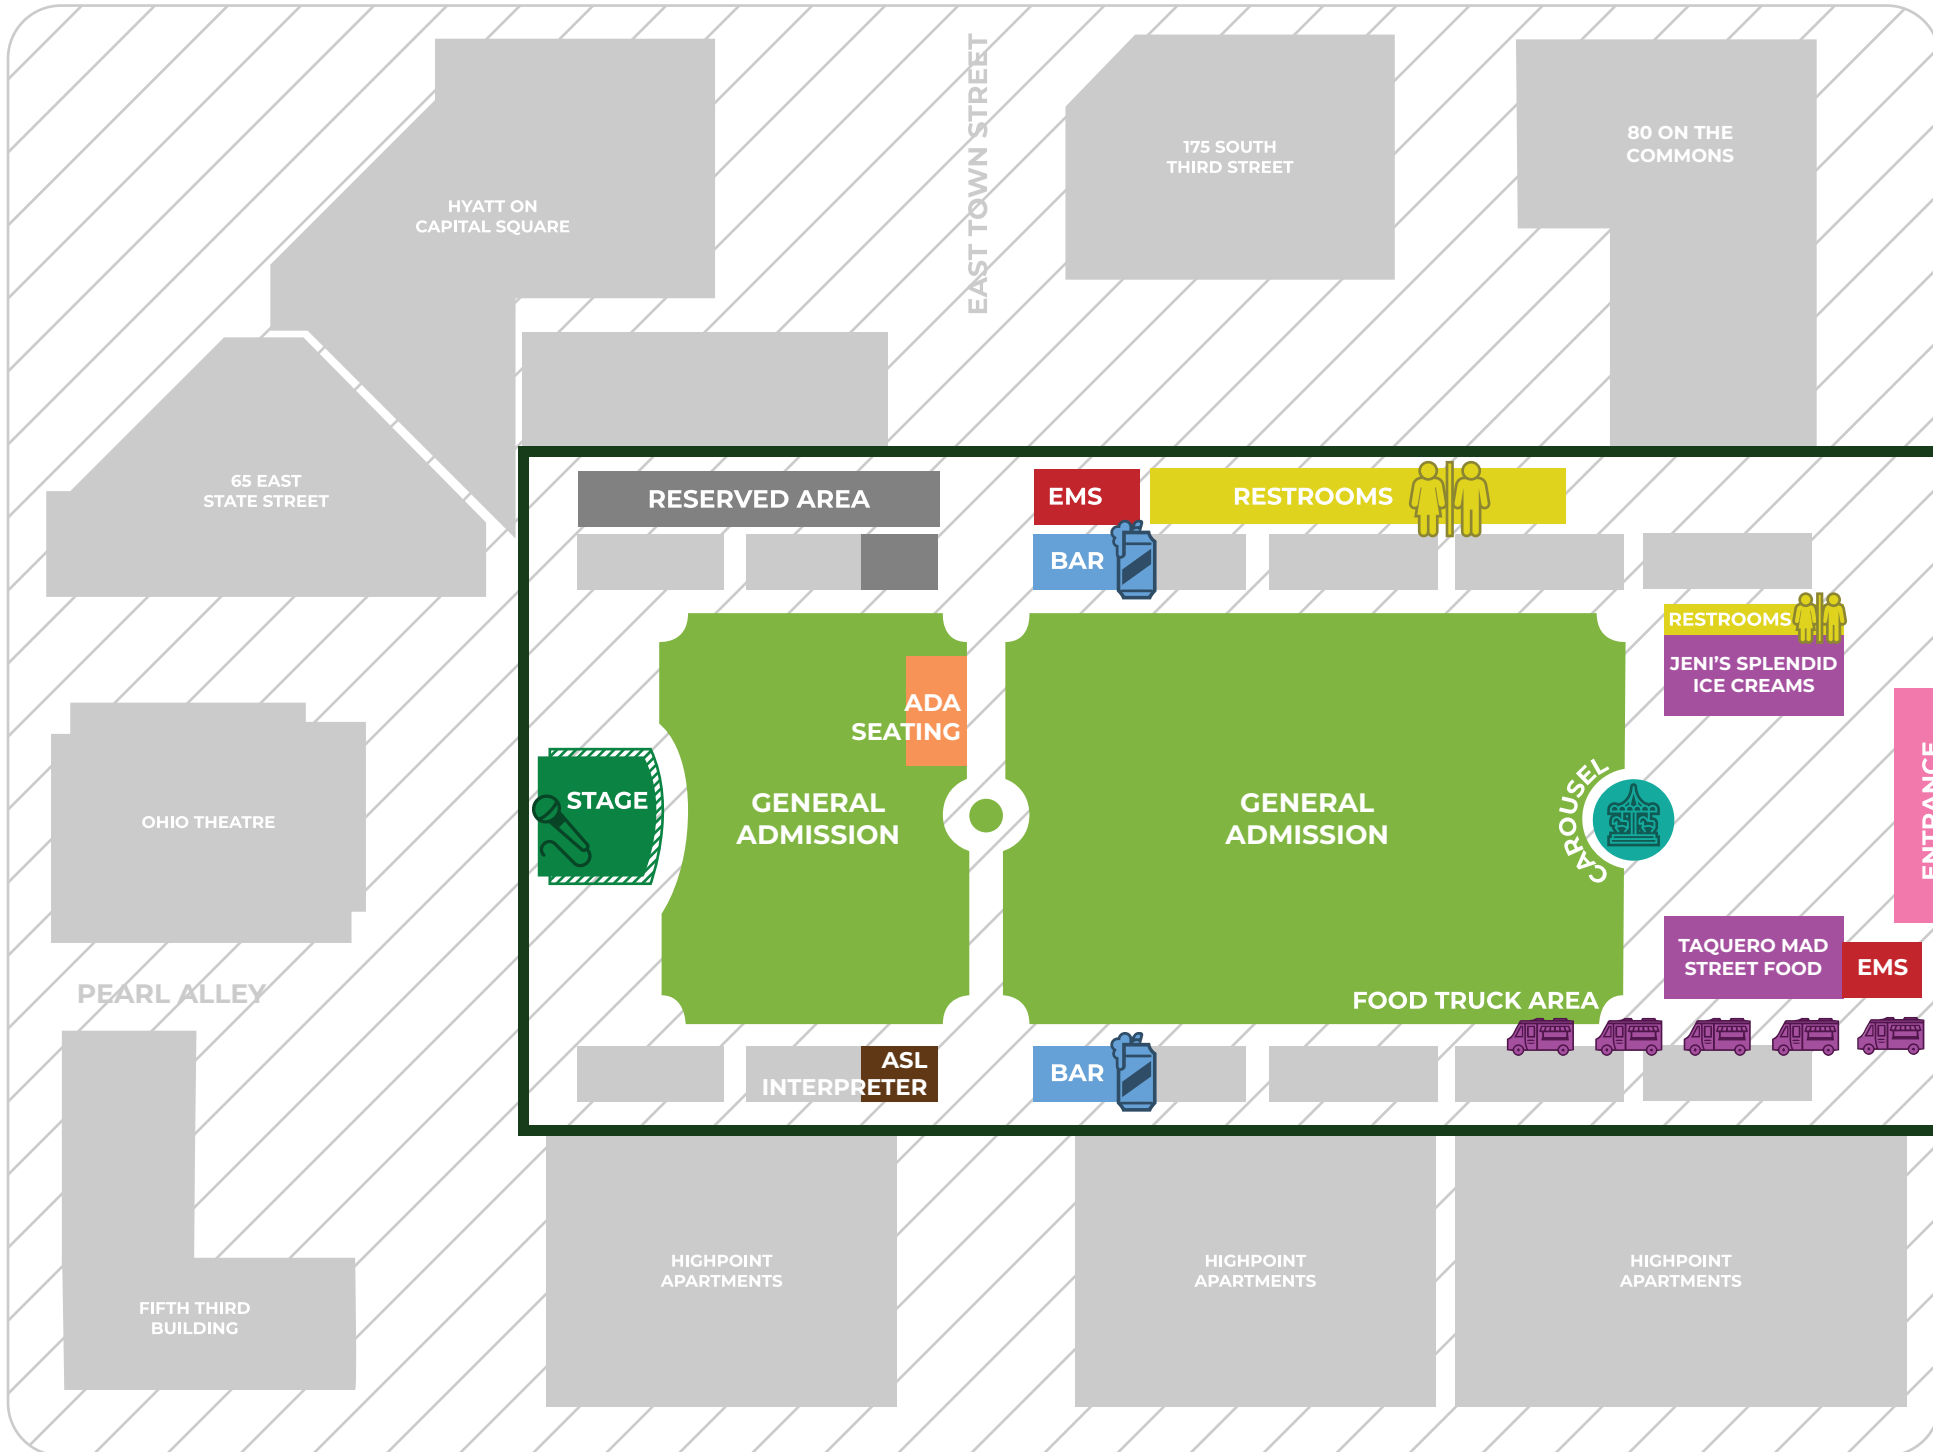

COLUMBUS COMMONS CONCERT MAP

SOUTH THIRD STREET

SOUTH HIGH STREET

Need an address to plug into your GPS for the parking garage?
55 E. Rich Street – Columbus Commons Main Garage

Park Address: 160 S. High Street
General admission entrance into the park is at E. Rich Street